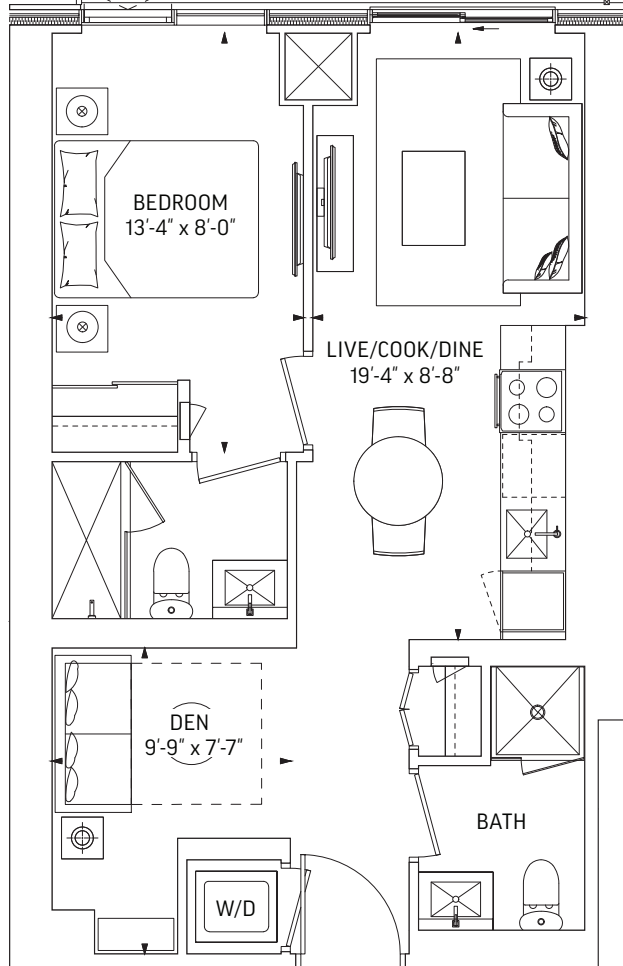

Q559 • 1 BEDROOM + DEN

559 SQ.FT. OUTDOOR 71 SQ.FT.
TOTAL 630 SQ.FT.

LEVEL 32-59 ODD LEVELS
OUTDOOR 45 SQ.FT.

LEVEL 32-59 EVEN LEVELS
OUTDOOR 71 SQ.FT.

LEVEL 32-59

Q618 • 2 BEDROOM

618 SQ.FT. OUTDOOR 91 SQ.FT.
TOTAL 709 SQ.FT.