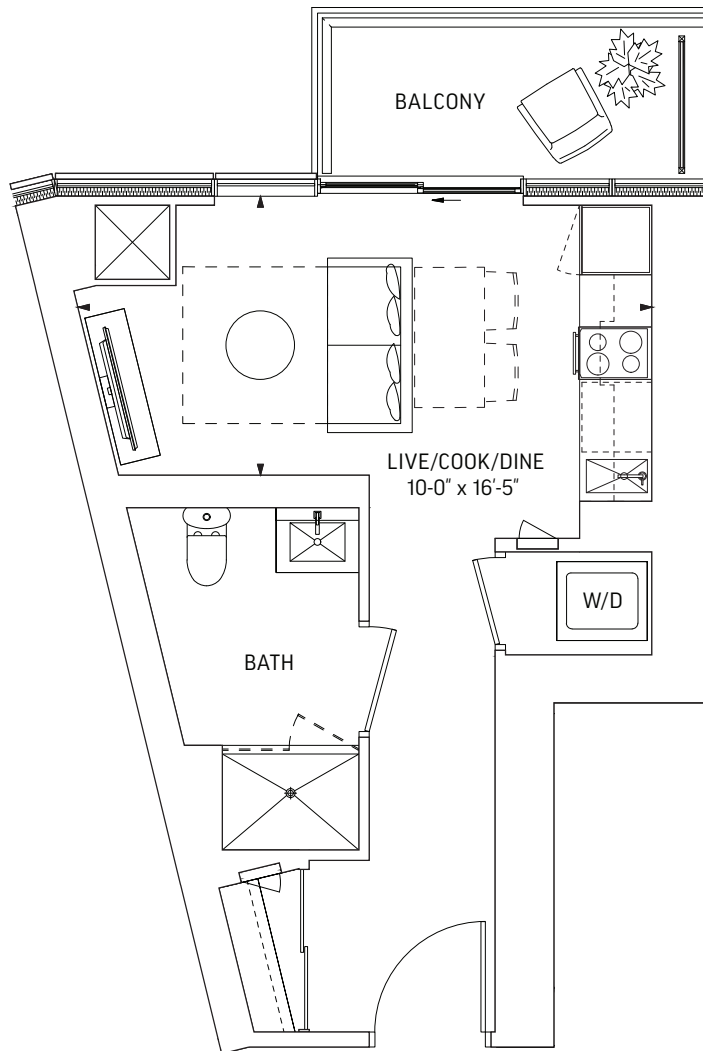

LEVEL 7-16 ODD LEVELS
OUTDOOR 44 SQ.FT.