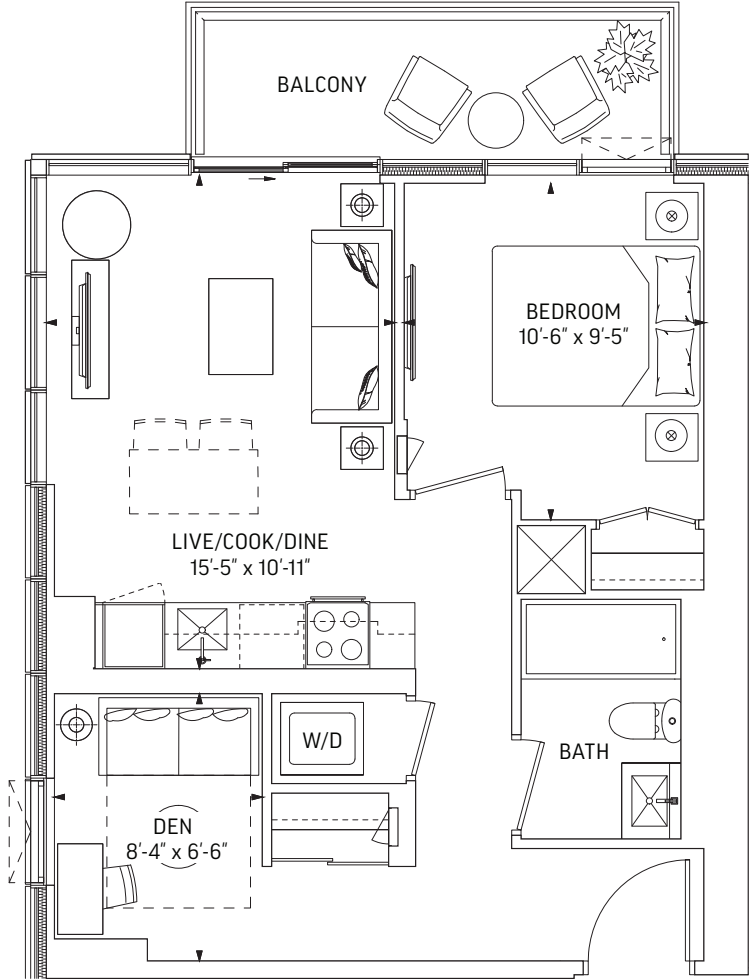

LEVEL 7-59 ODD LEVELS
OUTDOOR 62 SQ.FT.