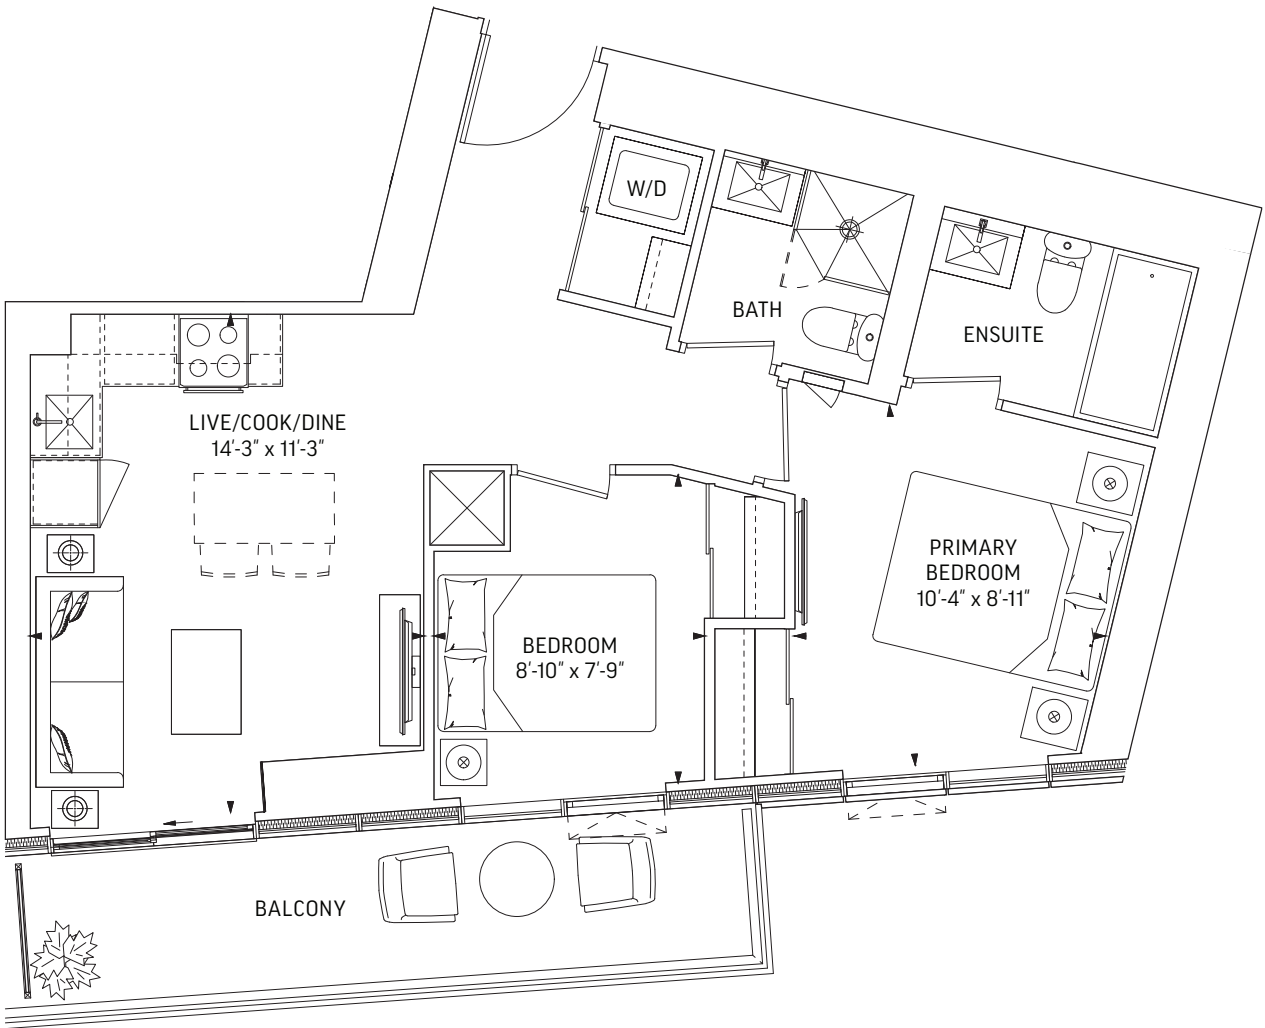

Q559 • 1 BEDROOM + DEN

559 SQ.FT. OUTDOOR 71 SQ.FT.
TOTAL 630 SQ.FT.

LEVEL 32-59 ODD LEVELS
OUTDOOR 45 SQ.FT.

LEVEL 32-59 EVEN LEVELS
OUTDOOR 71 SQ.FT.

LEVEL 32-59

Q618 • 2 BEDROOM

618 SQ.FT. OUTDOOR 91 SQ.FT.
TOTAL 709 SQ.FT.