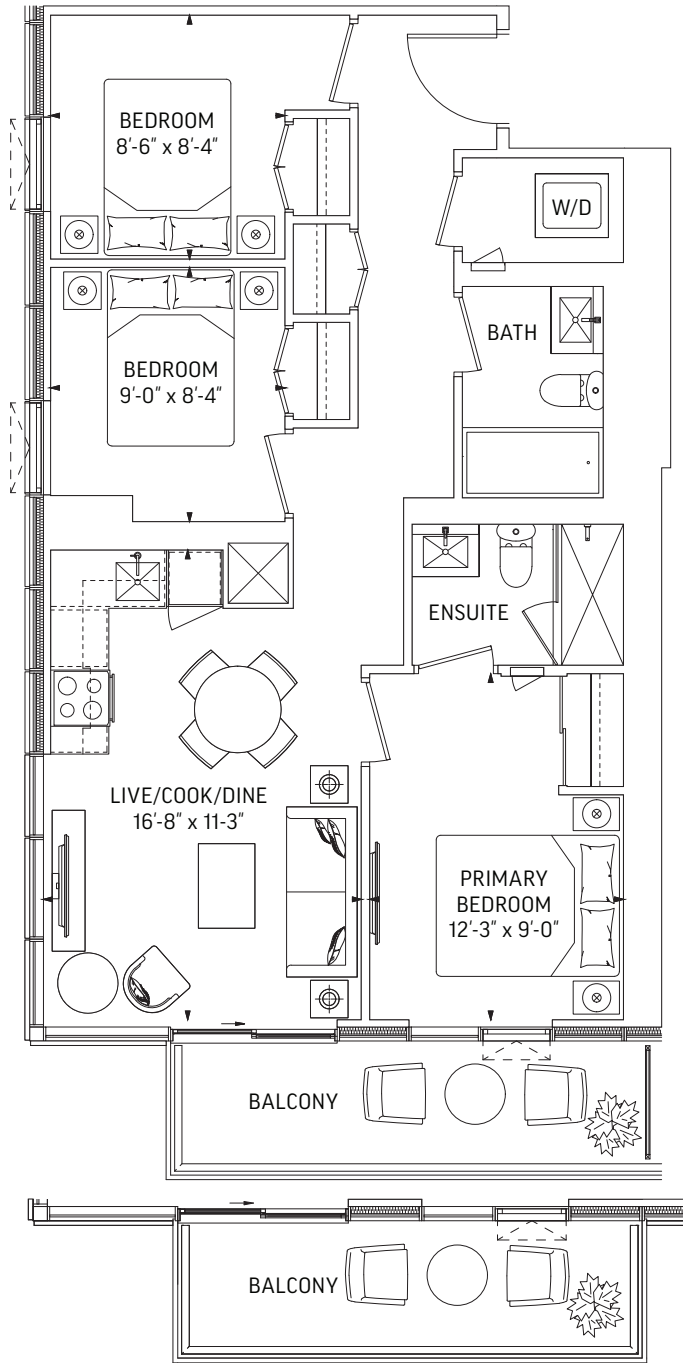

LEVEL 7-31 ODD LEVELS
OUTDOOR 98 SQ.FT.

LEVEL 7-31 EVEN LEVELS
OUTDOOR 92 SQ.FT.

LEVEL 7-25

LEVEL 26-29, 31

LEVEL 30

Q788 • 3 BEDROOM

788 SQ.FT. OUTDOOR 72 SQ.FT.
TOTAL 860 SQ.FT.

LEVEL 7-59 ODD LEVELS
 OUTDOOR 72 SQ.FT.

LEVEL 7-59 EVEN LEVELS
 OUTDOOR 67 SQ.FT.

LEVEL 7-25

LEVEL 26-29, 31

LEVEL 30

LEVEL 32-59

All plans, dimensions and specifications are subject to change without notice. Actual useable floor space may vary from the stated floor area. Column locations, window locations and sizes may vary and are subject to change without notice. Renderings are artist's concept only. E. & O.E.