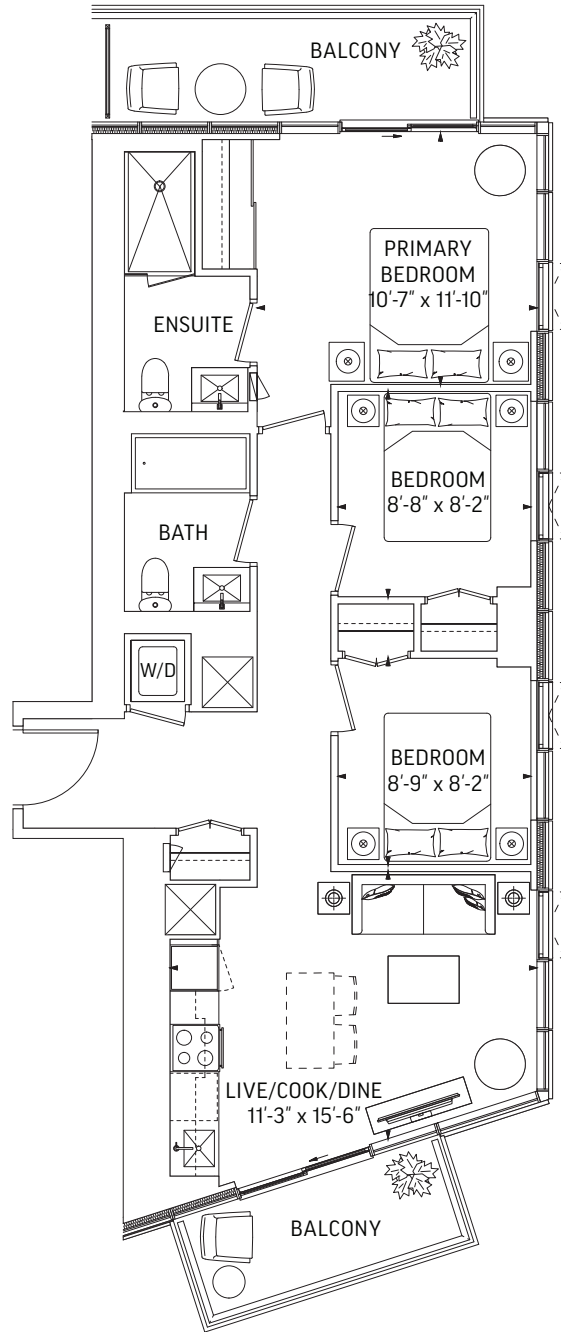

LEVEL 7-59 EVEN LEVELS
 OUTDOOR 67 SQ.FT.

LEVEL 7-25

LEVEL 26-29, 31

LEVEL 30

LEVEL 32-59

All plans, dimensions and specifications are subject to change without notice. Actual useable floor space may vary from the stated floor area. Column locations, window locations and sizes may vary and are subject to change without notice. Renderings are artist's concept only. E. & O.E.

Q825 • 3 BEDROOM

825 SQ.FT. OUTDOOR 67 SQ.FT. + 48 SQ.FT.
TOTAL 940 SQ.FT.

LEVEL 26-29, 31

LEVEL 30

LEVEL 32-54