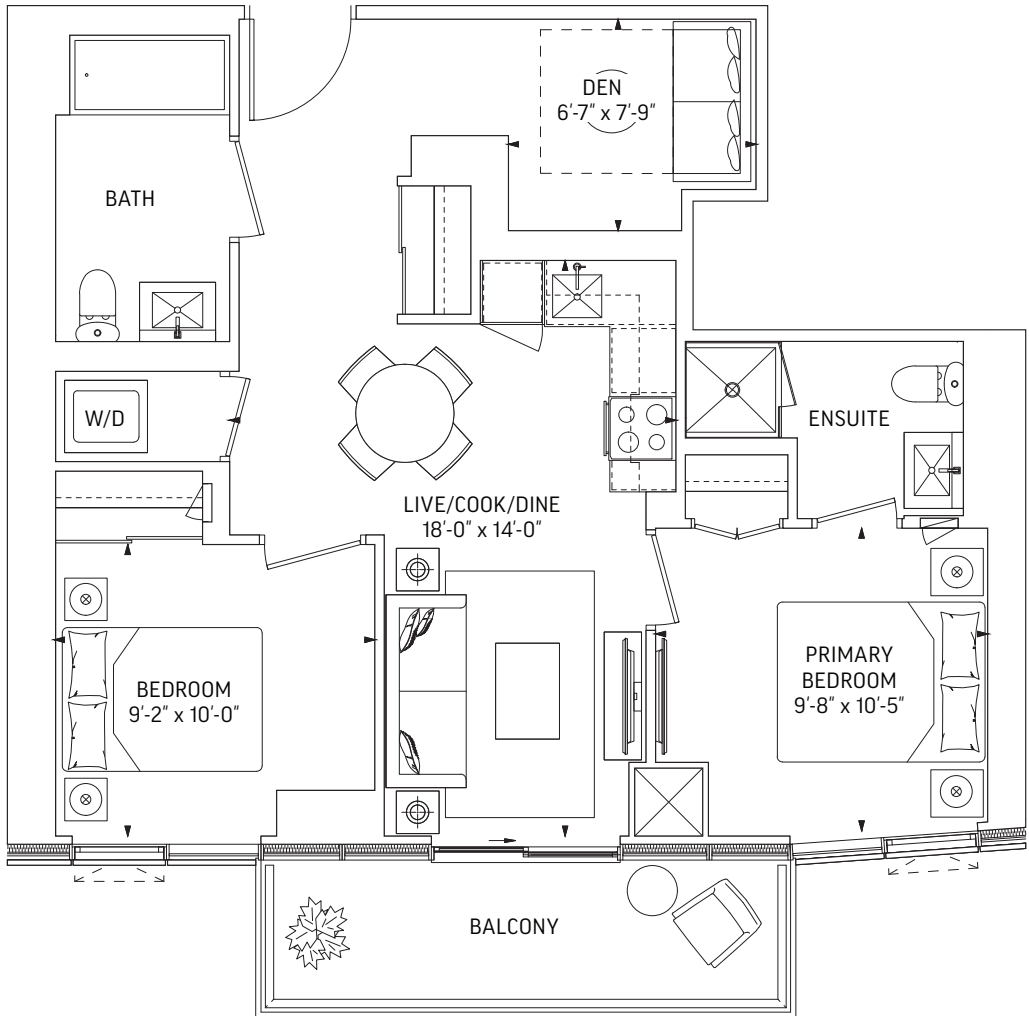

733 SQ.FT. OUTDOOR 98 SQ.FT.
TOTAL 831 SQ.FT.

LEVEL 32-59 EVEN LEVELS
 OUTDOOR 92 SQ.FT.

LEVEL 32-59 ODD LEVELS
 OUTDOOR 98 SQ.FT.

LEVEL 32-59

Q736 • 2 BEDROOM + DEN

736 SQ.FT. OUTDOOR 94 SQ.FT.
TOTAL 830 SQ.FT.

LEVEL 32-59 EVEN LEVELS
OUTDOOR 69 SQ.FT.

LEVEL 32-59 ODD LEVELS
OUTDOOR 94 SQ.FT.

LEVEL 32-59

All plans, dimensions and specifications are subject to change without notice. Actual useable floor space may vary from the stated floor area. Column locations, window locations and sizes may vary and are subject to change without notice. Renderings are artist's concept only. E. & O.E.