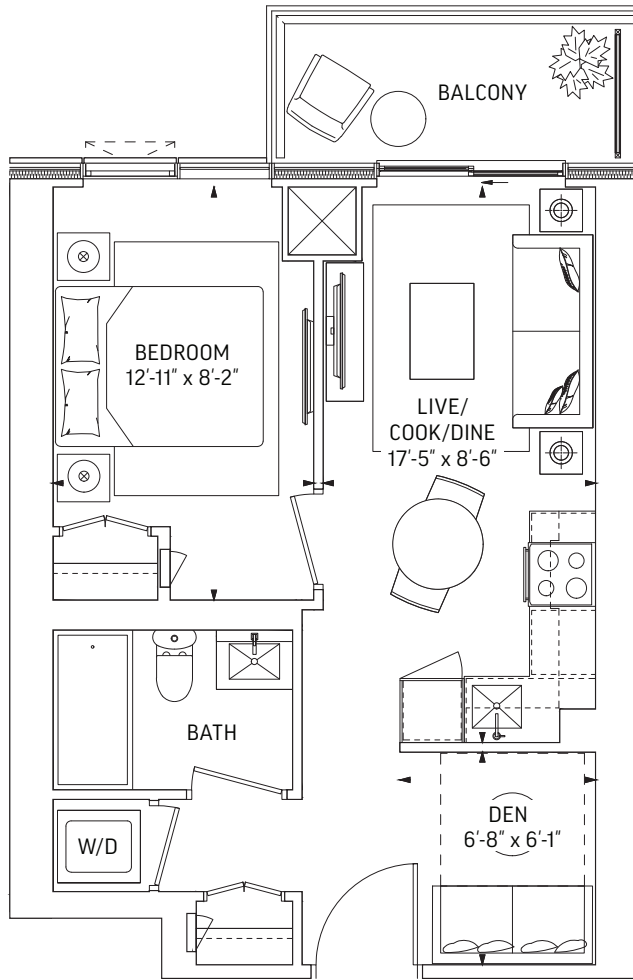

460 SQ.FT. OUTDOOR 91 SQ.FT.
TOTAL 551 SQ.FT.

LEVEL 7-25

Q464 • 1 BEDROOM + DEN

464 SQ.FT. OUTDOOR 71 SQ.FT.
TOTAL 535 SQ.FT.

LEVEL 7-59 EVEN LEVELS
OUTDOOR 71 SQ.FT.

LEVEL 7-59 ODD LEVELS
OUTDOOR 45 SQ.FT.