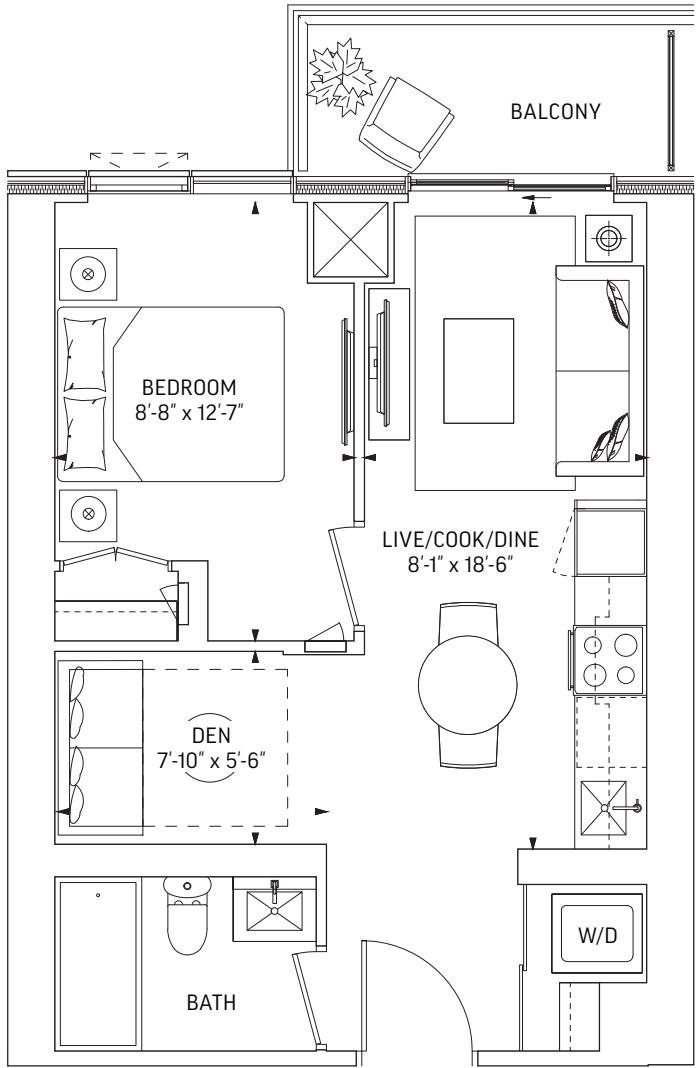

LEVEL 7-31 ODD LEVELS
OUTDOOR 45 SQ.FT.