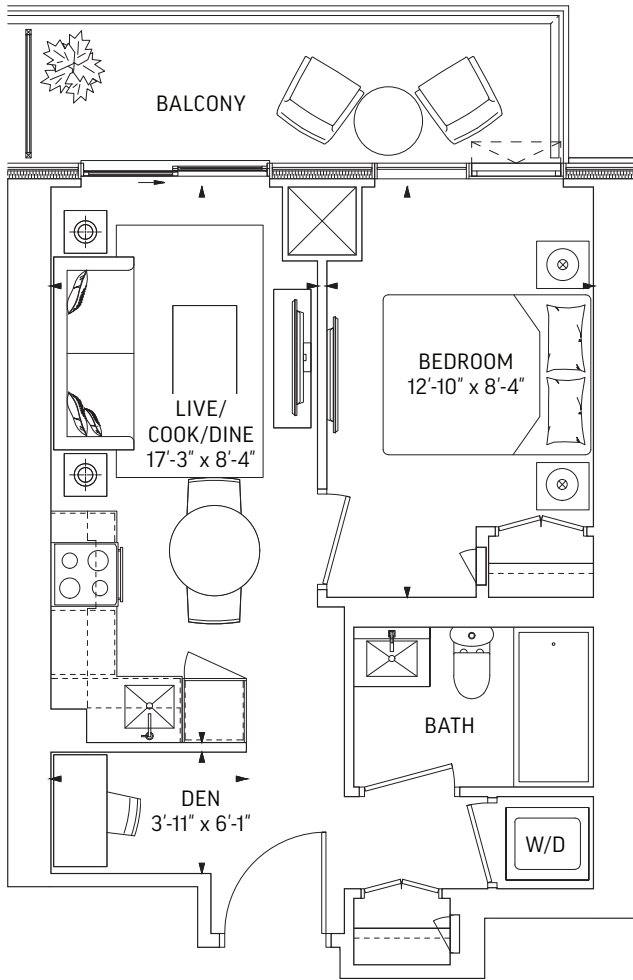

Q361 • STUDIO

361 SQ.FT. OUTDOOR 66 SQ.FT.
TOTAL 427 SQ.FT.

LEVEL 17-59 ODD LEVELS
 OUTDOOR 44 SQ.FT.

LEVEL 17-59 EVEN LEVELS
 OUTDOOR 66 SQ.FT.

LEVEL 17-29, 31

LEVEL 30

LEVEL 32-59

Q361-B • STUDIO

361 SQ.FT. OUTDOOR 66 SQ.FT.
TOTAL 427 SQ.FT.

LEVEL 7-16 EVEN LEVELS
OUTDOOR 66 SQ.FT.

LEVEL 7-16 ODD LEVELS
OUTDOOR 44 SQ.FT.

LEVEL 7-16

Q442 • 1 BEDROOM + DEN

442 SQ.FT. OUTDOOR 71 SQ.FT.
TOTAL 513 SQ.FT.

LEVEL 7-59 EVEN LEVELS
 OUTDOOR 45 SQ.FT.

LEVEL 7-59 ODD LEVELS
 OUTDOOR 71 SQ.FT.

LEVEL 7-25

LEVEL 26-29, 31

LEVEL 32-59

Q448 • 1 BEDROOM

448 SQ.FT. OUTDOOR 79 SQ.FT.
TOTAL 527 SQ.FT.

LEVEL 7-59 EVEN LEVELS
OUTDOOR 79 SQ.FT.