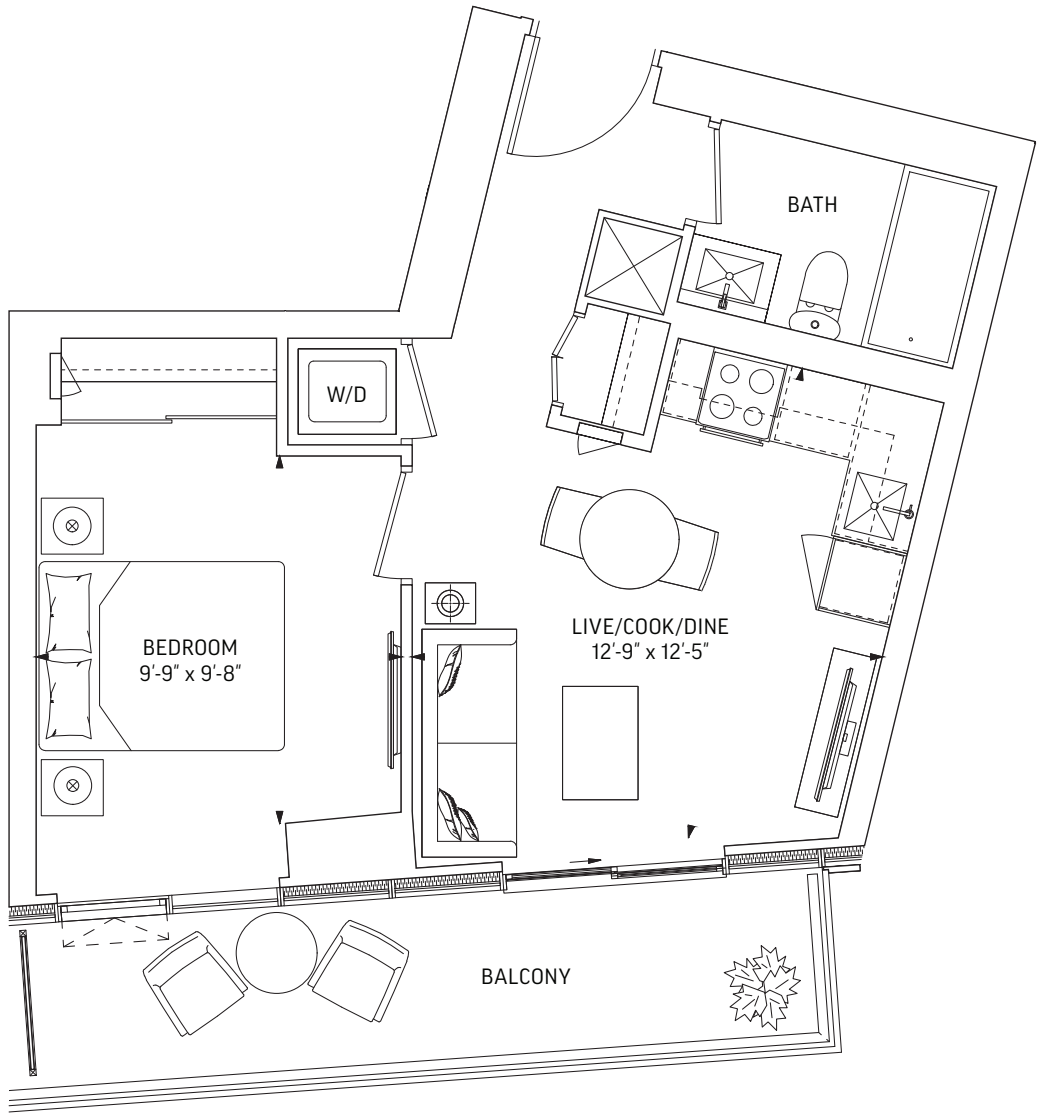

Q460 • 1 BEDROOM

460 SQ.FT. OUTDOOR 91 SQ.FT.
TOTAL 551 SQ.FT.