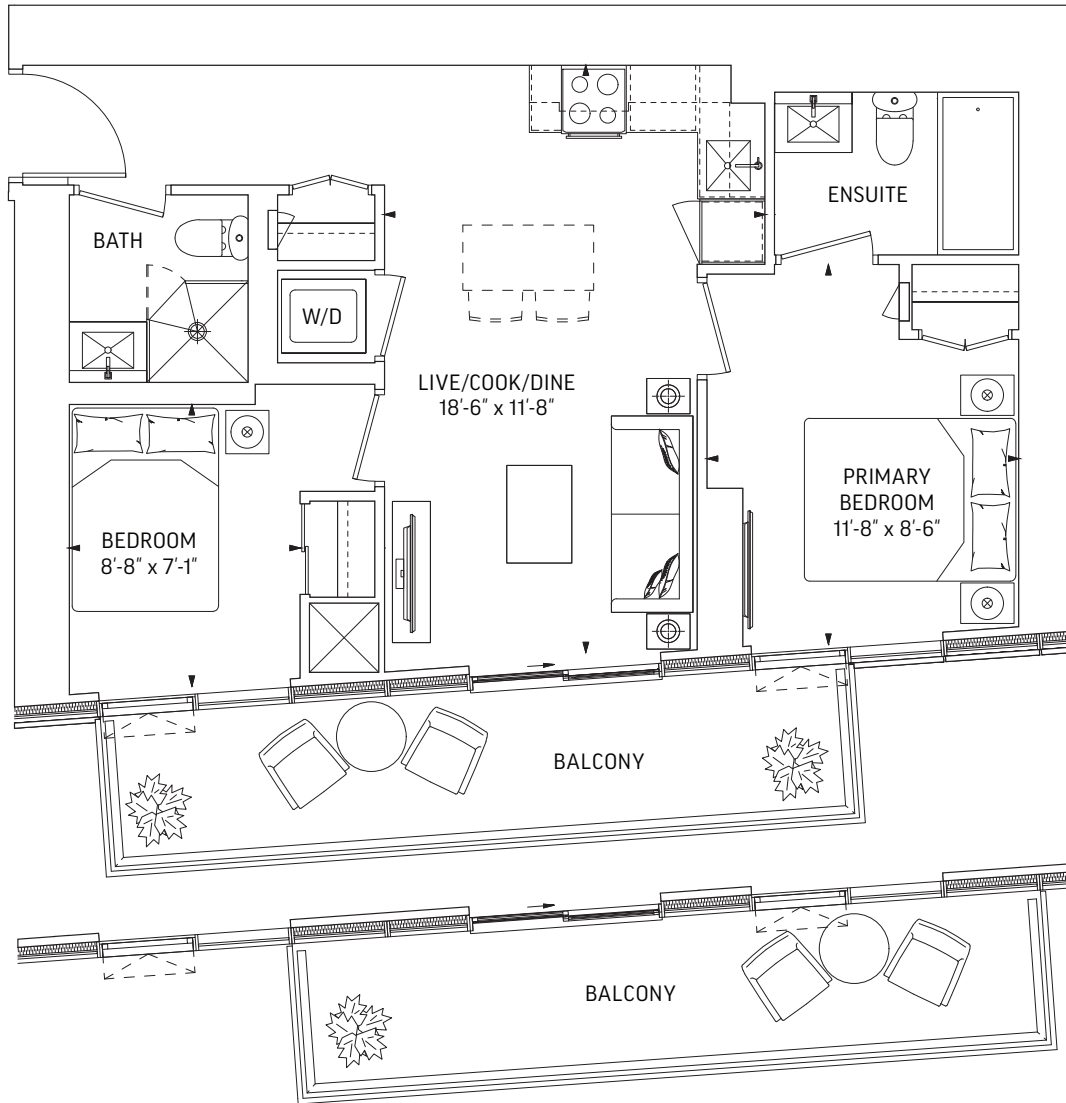

Q651 • 2 BEDROOM

651 SQ.FT. OUTDOOR 97 SQ.FT.
TOTAL 748 SQ.FT.

LEVEL 7-31 ODD LEVELS
OUTDOOR 97 SQ.FT.

LEVEL 7-31 EVEN LEVELS
OUTDOOR 97 SQ.FT.