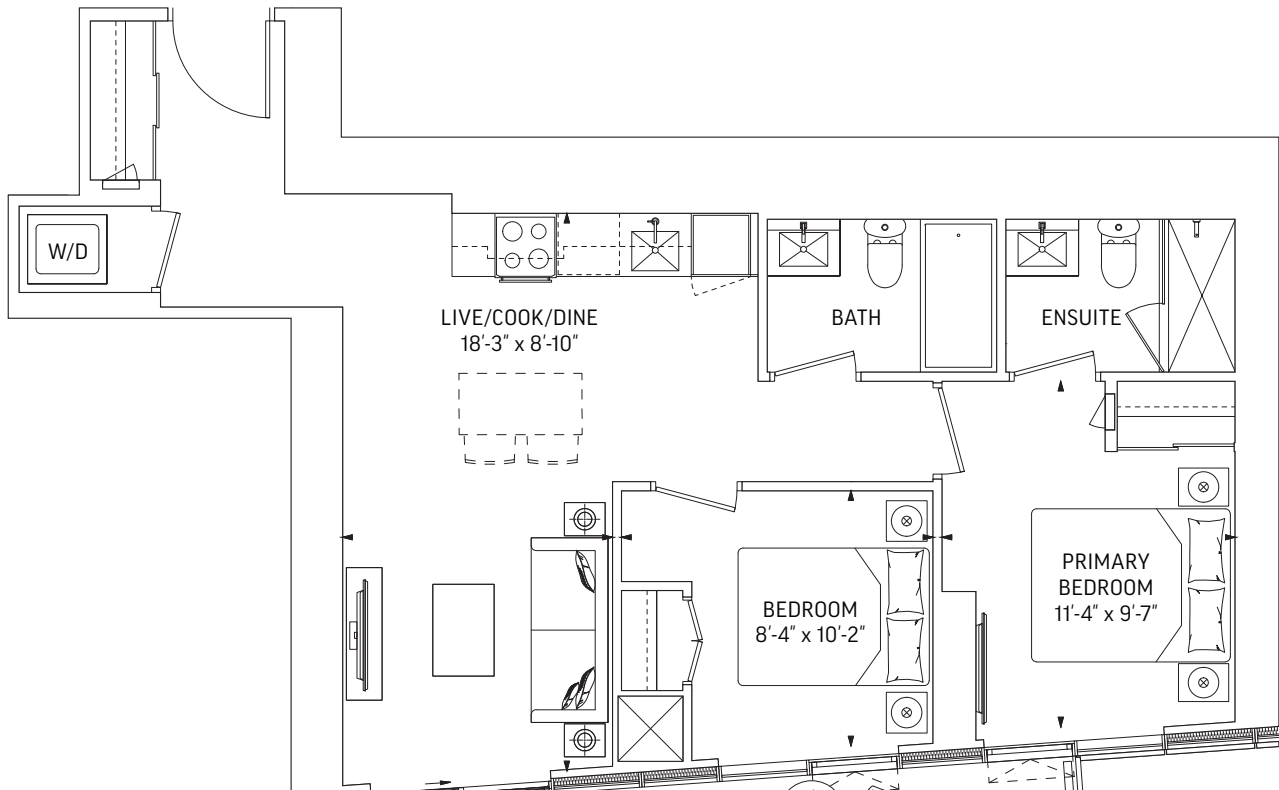

Q737 • 2 BEDROOM

737 SQ.FT. OUTDOOR 123 SQ.FT.
TOTAL 860 SQ.FT.

LEVEL 32-59 ODD LEVELS
OUTDOOR 97 SQ.FT.