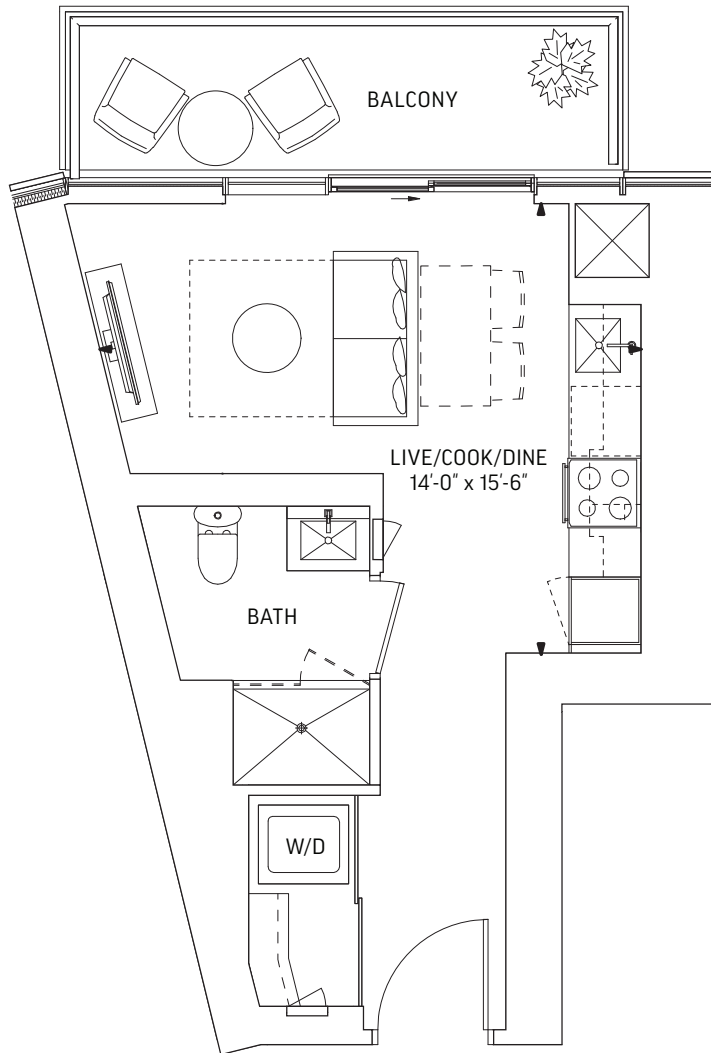

Q361 • STUDIO

361 SQ.FT. OUTDOOR 66 SQ.FT.
TOTAL 427 SQ.FT.

LEVEL 17-59 ODD LEVELS
 OUTDOOR 44 SQ.FT.

LEVEL 17-59 EVEN LEVELS
 OUTDOOR 66 SQ.FT.

LEVEL 17-29, 31

LEVEL 30

LEVEL 32-59

Q361-B • STUDIO