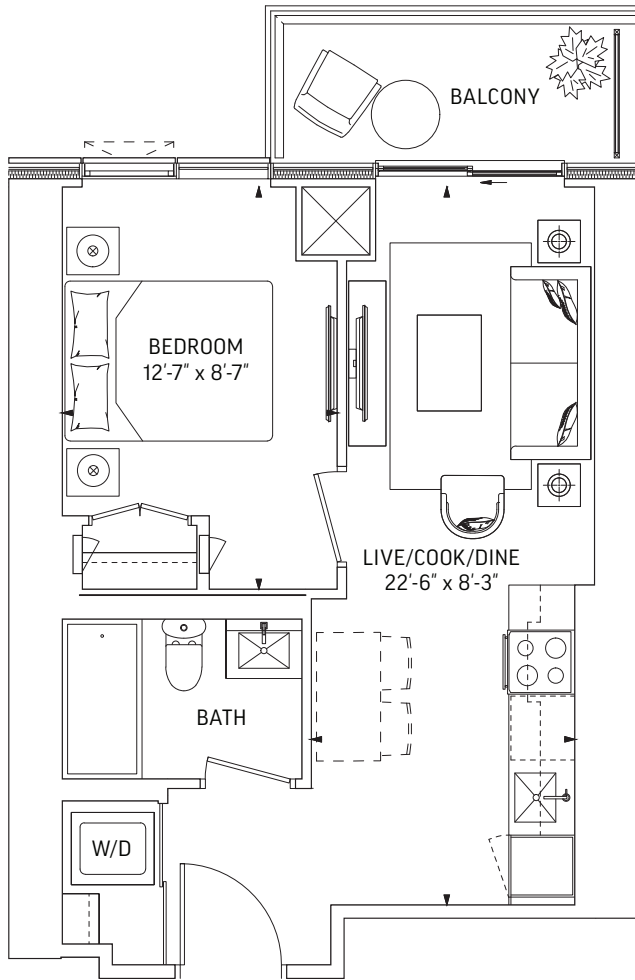

LEVEL 7-59 EVEN LEVELS
 OUTDOOR 45 SQ.FT.

LEVEL 7-59 ODD LEVELS
 OUTDOOR 71 SQ.FT.

LEVEL 7-25

LEVEL 26-29, 31

LEVEL 32-59

Q448 • 1 BEDROOM

448 SQ.FT. OUTDOOR 79 SQ.FT.
TOTAL 527 SQ.FT.

LEVEL 7-59 EVEN LEVELS
OUTDOOR 79 SQ.FT.