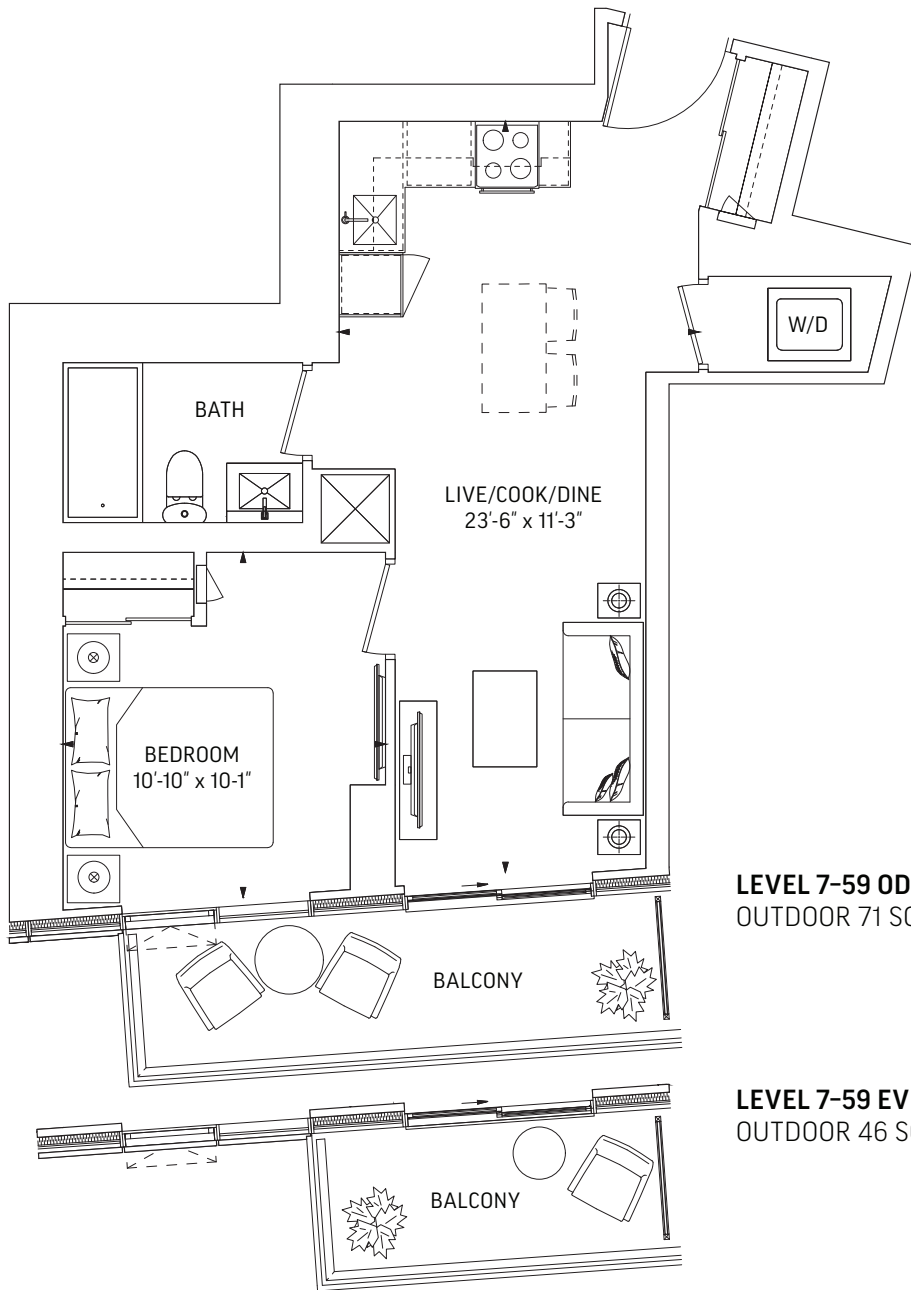

LEVEL 26-29, 31

LEVEL 30

LEVEL 32-59

Q522 • 1 BEDROOM

522 SQ.FT. OUTDOOR 71 SQ.FT.
TOTAL 593 SQ.FT.

LEVEL 7-59 ODD LEVELS
 OUTDOOR 71 SQ.FT.

LEVEL 7-59 EVEN LEVELS
 OUTDOOR 46 SQ.FT.

LEVEL 7-25

LEVEL 26-29, 31

LEVEL 30

LEVEL 32-59

Q532 • 1 BEDROOM + DEN

532 SQ.FT. OUTDOOR 71 SQ.FT.
TOTAL 603 SQ.FT.

LEVEL 32-59 ODD LEVELS
OUTDOOR 71 SQ.FT.

LEVEL 32-59 EVEN LEVELS
OUTDOOR 45 SQ.FT.

LEVEL 32-59