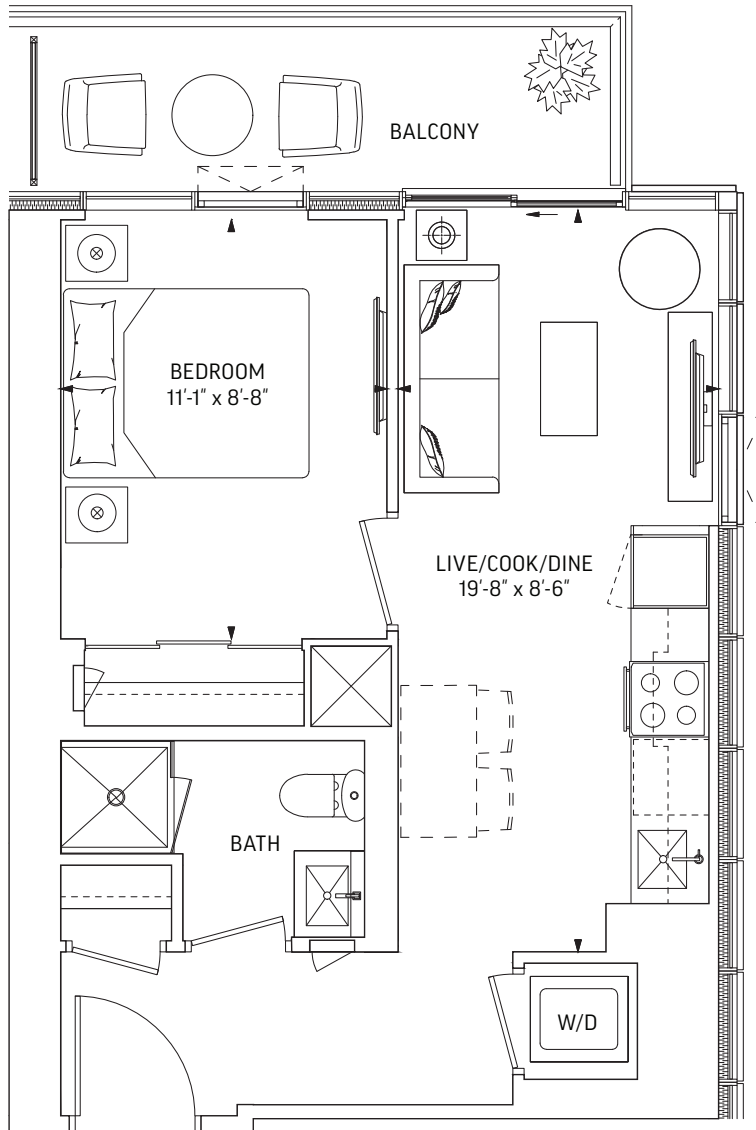

LEVEL 7-59 ODD LEVELS
OUTDOOR 71 SQ.FT.

LEVEL 7-25

LEVEL 26-29, 31

LEVEL 32-59

Q458 • 1 BEDROOM

458 SQ.FT. OUTDOOR 67 SQ.FT.
TOTAL 525 SQ.FT.

LEVEL 7-25

Q460 • 1 BEDROOM