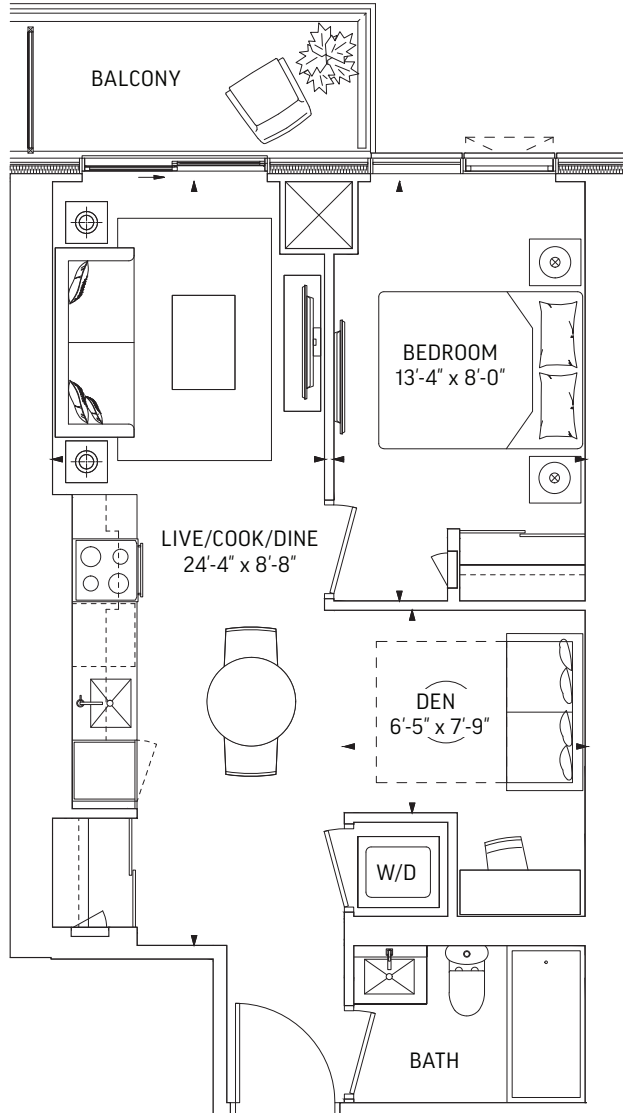

LEVEL 26-29, 31

LEVEL 30

LEVEL 32-59

Q532 • 1 BEDROOM + DEN

532 SQ.FT. OUTDOOR 71 SQ.FT.
TOTAL 603 SQ.FT.

LEVEL 32-59 ODD LEVELS
OUTDOOR 71 SQ.FT.

LEVEL 32-59 EVEN LEVELS
OUTDOOR 45 SQ.FT.

LEVEL 32-59

Q558 • 1 BEDROOM + DEN

558 SQ.FT. OUTDOOR 72 SQ.FT.
TOTAL 630 SQ.FT.

LEVEL 7-59 EVEN LEVELS
 OUTDOOR 72 SQ.FT.

LEVEL 7-59 ODD LEVELS
 OUTDOOR 62 SQ.FT.

LEVEL 7-25

LEVEL 26-29, 31

LEVEL 30

LEVEL 32-59