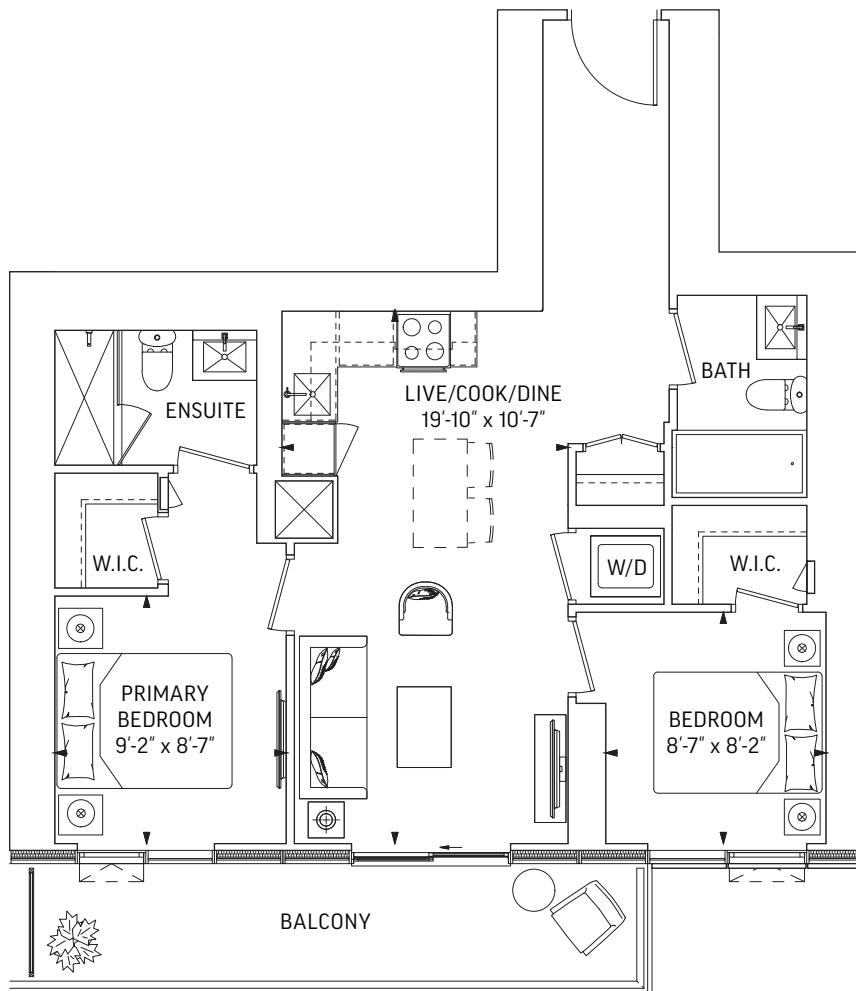

Q737 • 2 BEDROOM

737 SQ.FT. OUTDOOR 123 SQ.FT.
TOTAL 860 SQ.FT.

LEVEL 32-59 ODD LEVELS
OUTDOOR 97 SQ.FT.

LEVEL 32-59 EVEN LEVELS
OUTDOOR 123 SQ.FT.

LEVEL 32-59

Q756 • 2 BEDROOM

756 SQ.FT. OUTDOOR 98 SQ.FT.

TOTAL 854 SQ.FT.

LEVEL 7-31 ODD LEVELS
OUTDOOR 98 SQ.FT.

LEVEL 7-31 EVEN LEVELS
OUTDOOR 92 SQ.FT.

LEVEL 7-25

LEVEL 26-29, 31

LEVEL 30

Q788 • 3 BEDROOM

788 SQ.FT. OUTDOOR 72 SQ.FT.
TOTAL 860 SQ.FT.

LEVEL 7-59 ODD LEVELS
 OUTDOOR 72 SQ.FT.