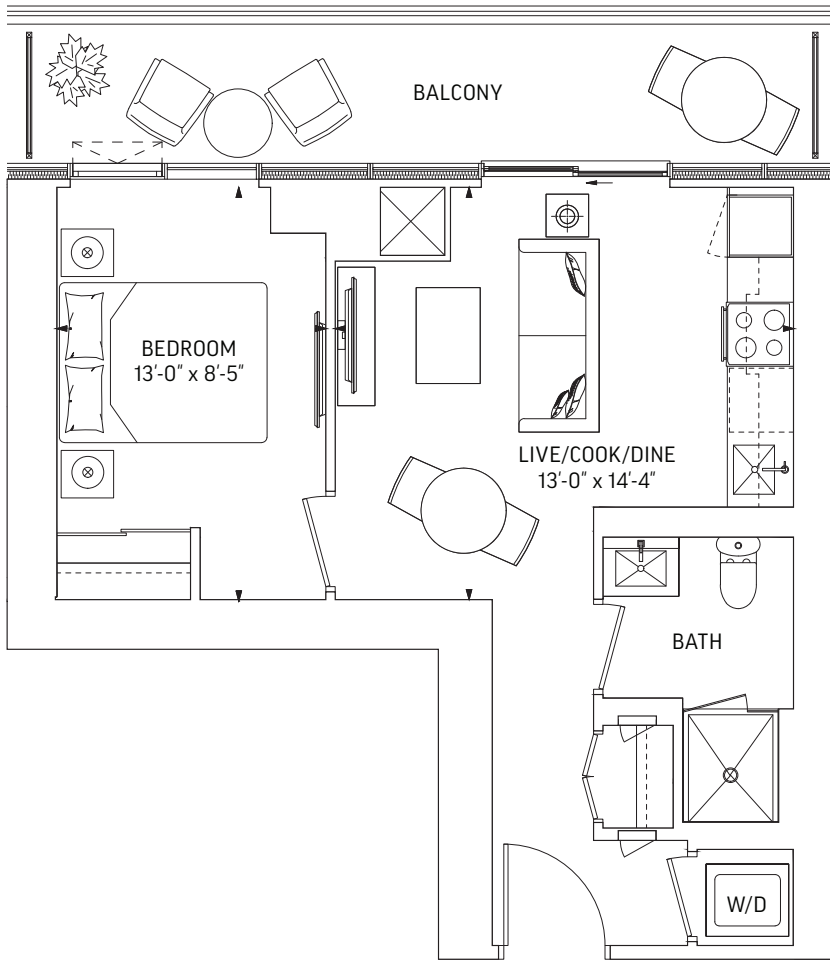

478 SQ.FT. OUTDOOR 48 SQ.FT.
TOTAL 526 SQ.FT.

LEVEL 7-25

Q488 • 1 BEDROOM

488 SQ.FT. OUTDOOR 107 SQ.FT.
TOTAL 595 SQ.FT.

LEVEL 7-59 EVEN LEVELS
OUTDOOR 74 SQ.FT.

LEVEL 7-59 ODD LEVELS
OUTDOOR 107 SQ.FT.

LEVEL 7-25

LEVEL 26-29, 31

LEVEL 30

LEVEL 32-59

Q522 • 1 BEDROOM

522 SQ.FT. OUTDOOR 71 SQ.FT.
TOTAL 593 SQ.FT.

LEVEL 7-59 ODD LEVELS
 OUTDOOR 71 SQ.FT.

LEVEL 7-59 EVEN LEVELS
 OUTDOOR 46 SQ.FT.

LEVEL 7-25