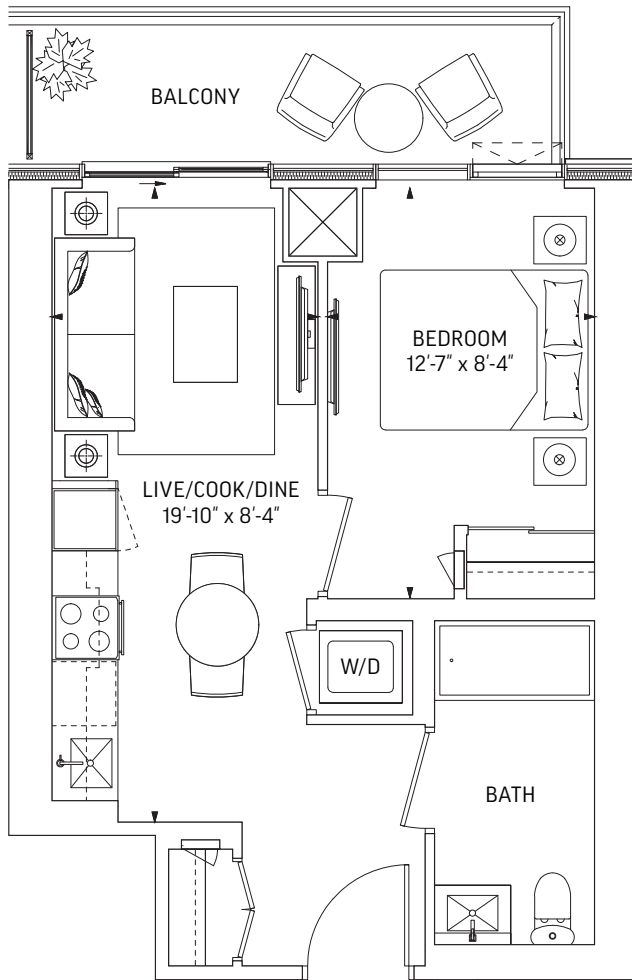

LEVEL 7-59 ODD LEVELS
OUTDOOR 45 SQ.FT.

LEVEL 7-25

LEVEL 26-29, 31

LEVEL 30

LEVEL 32-59

Q450 • 1 BEDROOM

450 SQ.FT. OUTDOOR 71 SQ.FT.
TOTAL 521 SQ.FT.

LEVEL 7-59 EVEN LEVELS
OUTDOOR 45 SQ.FT.