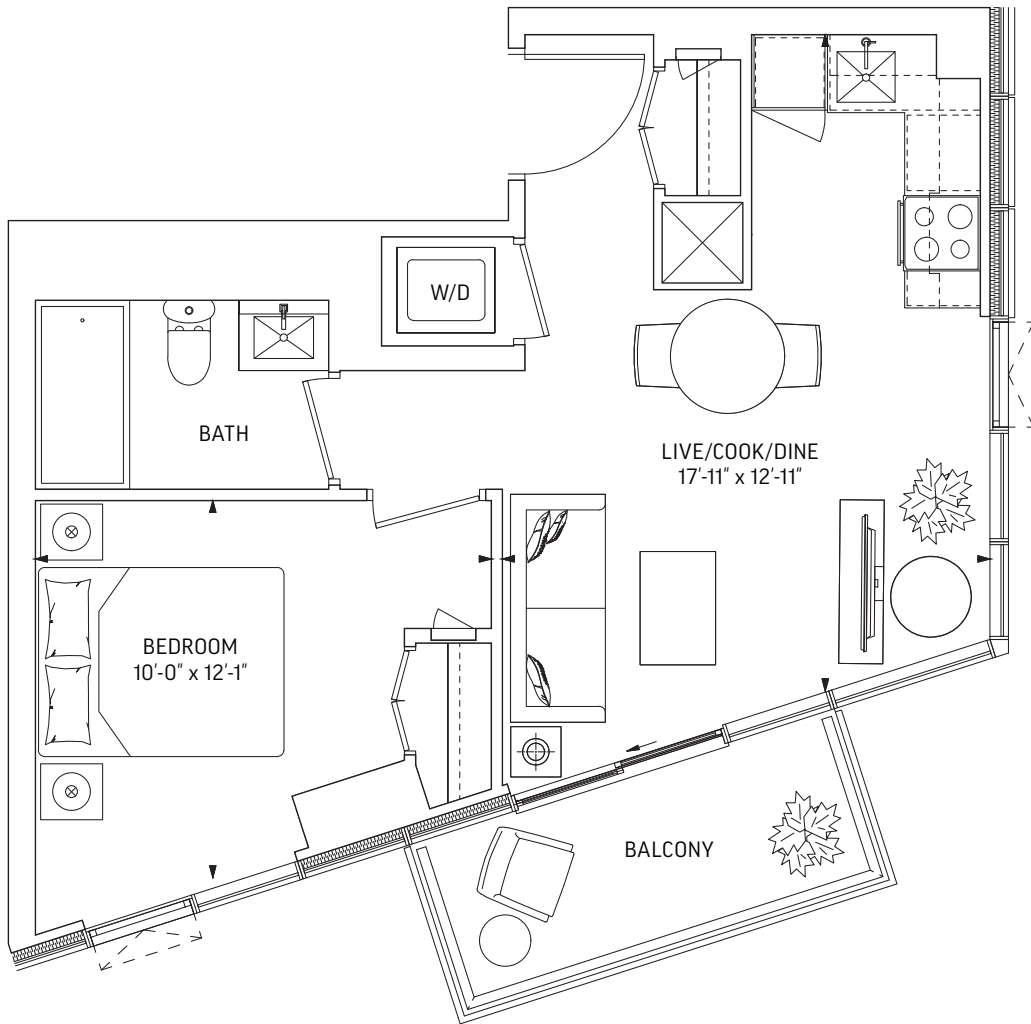

Q478 • 1 BEDROOM

478 SQ.FT. OUTDOOR 48 SQ.FT.
TOTAL 526 SQ.FT.