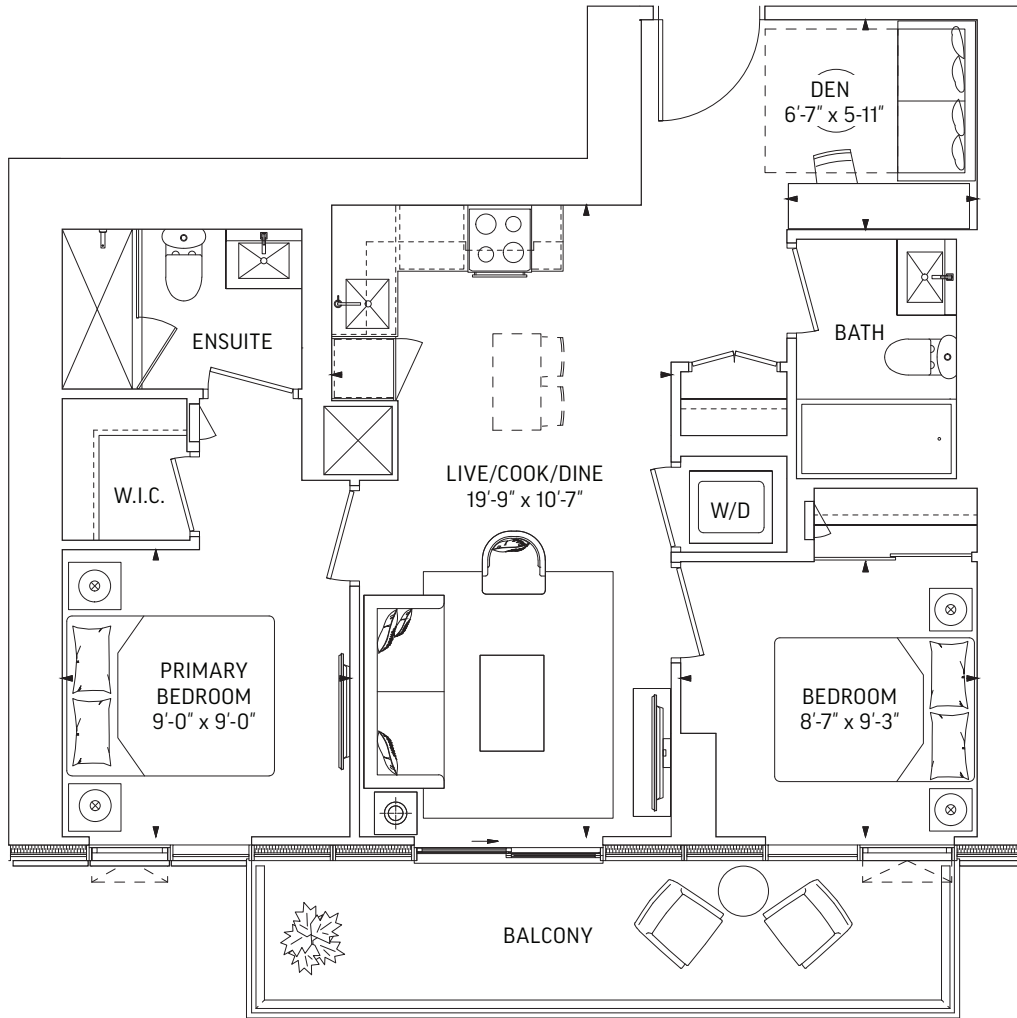

Q733 • 2 BEDROOM + DEN

733 SQ.FT. OUTDOOR 98 SQ.FT.
TOTAL 831 SQ.FT.

LEVEL 32-59 EVEN LEVELS
OUTDOOR 92 SQ.FT.