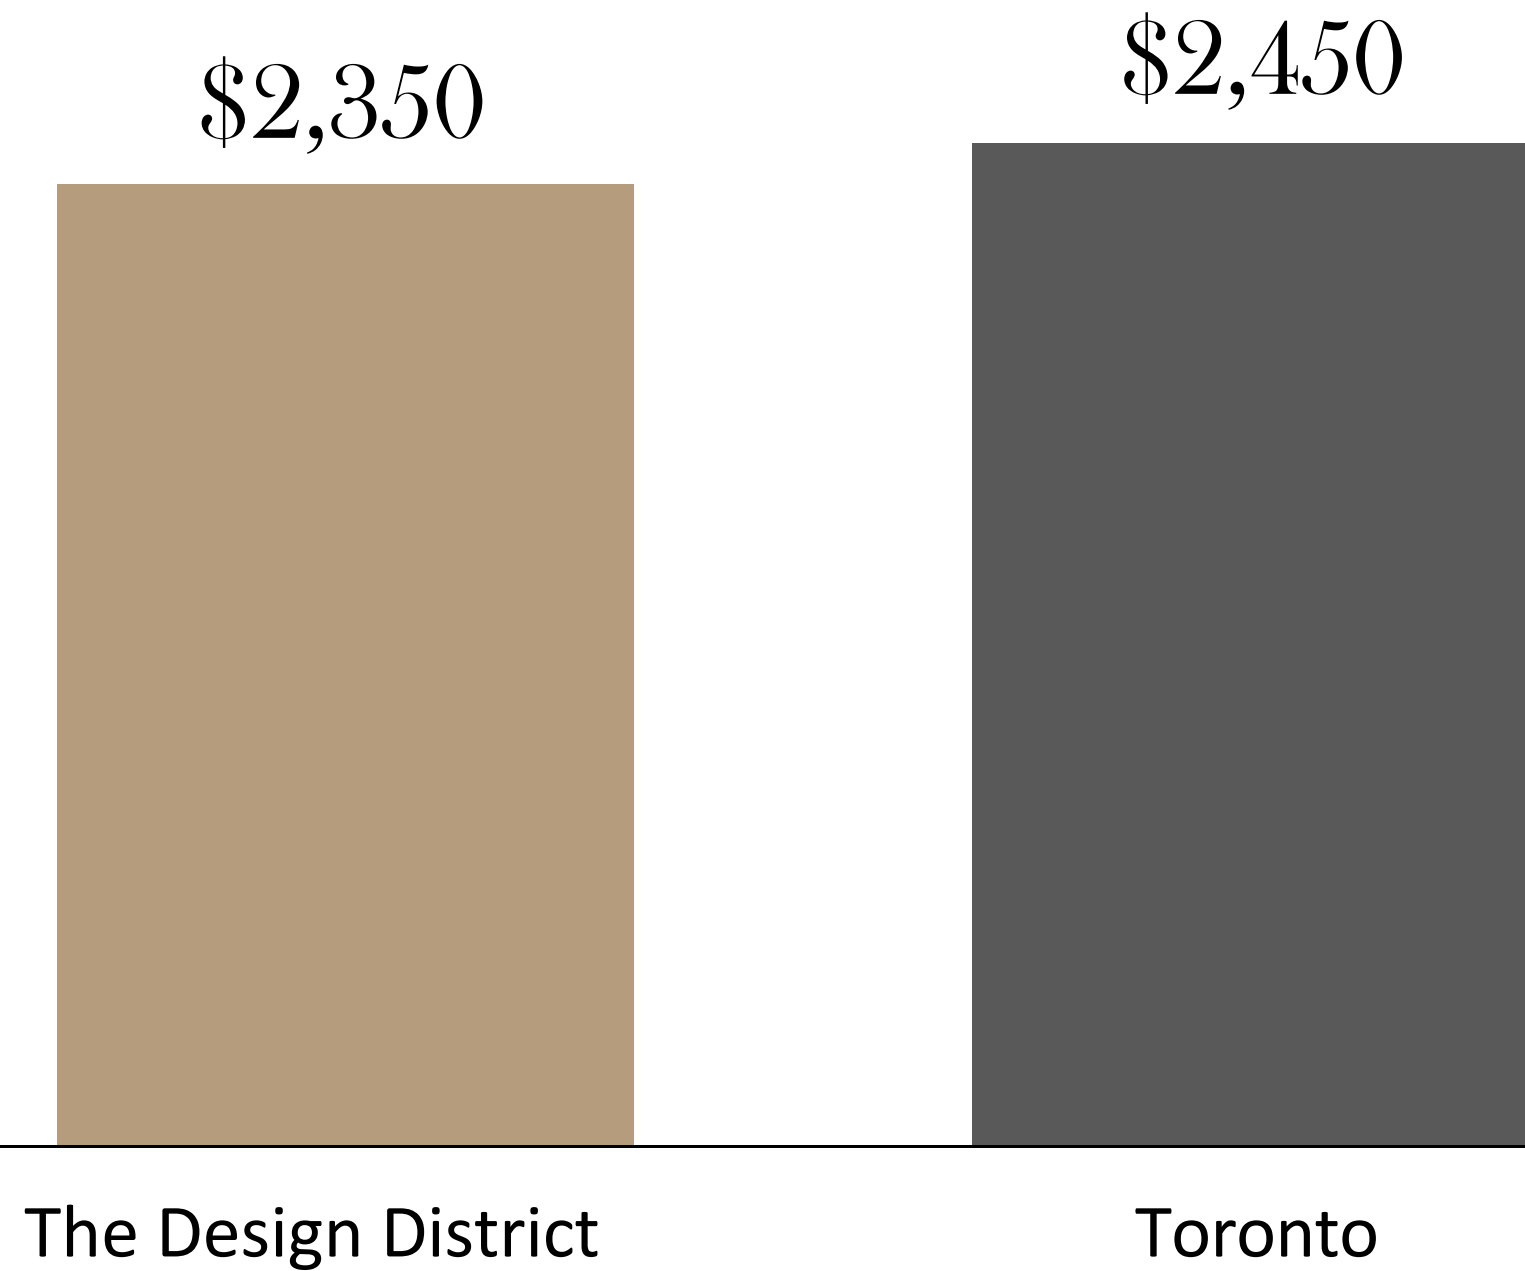

TheDesignDistrict®

EMBLEM

41 Wilson Street, Hamilton

3 Towers

31 Storeys

931 Suites

Status: Construction Commenced

Why The Design District