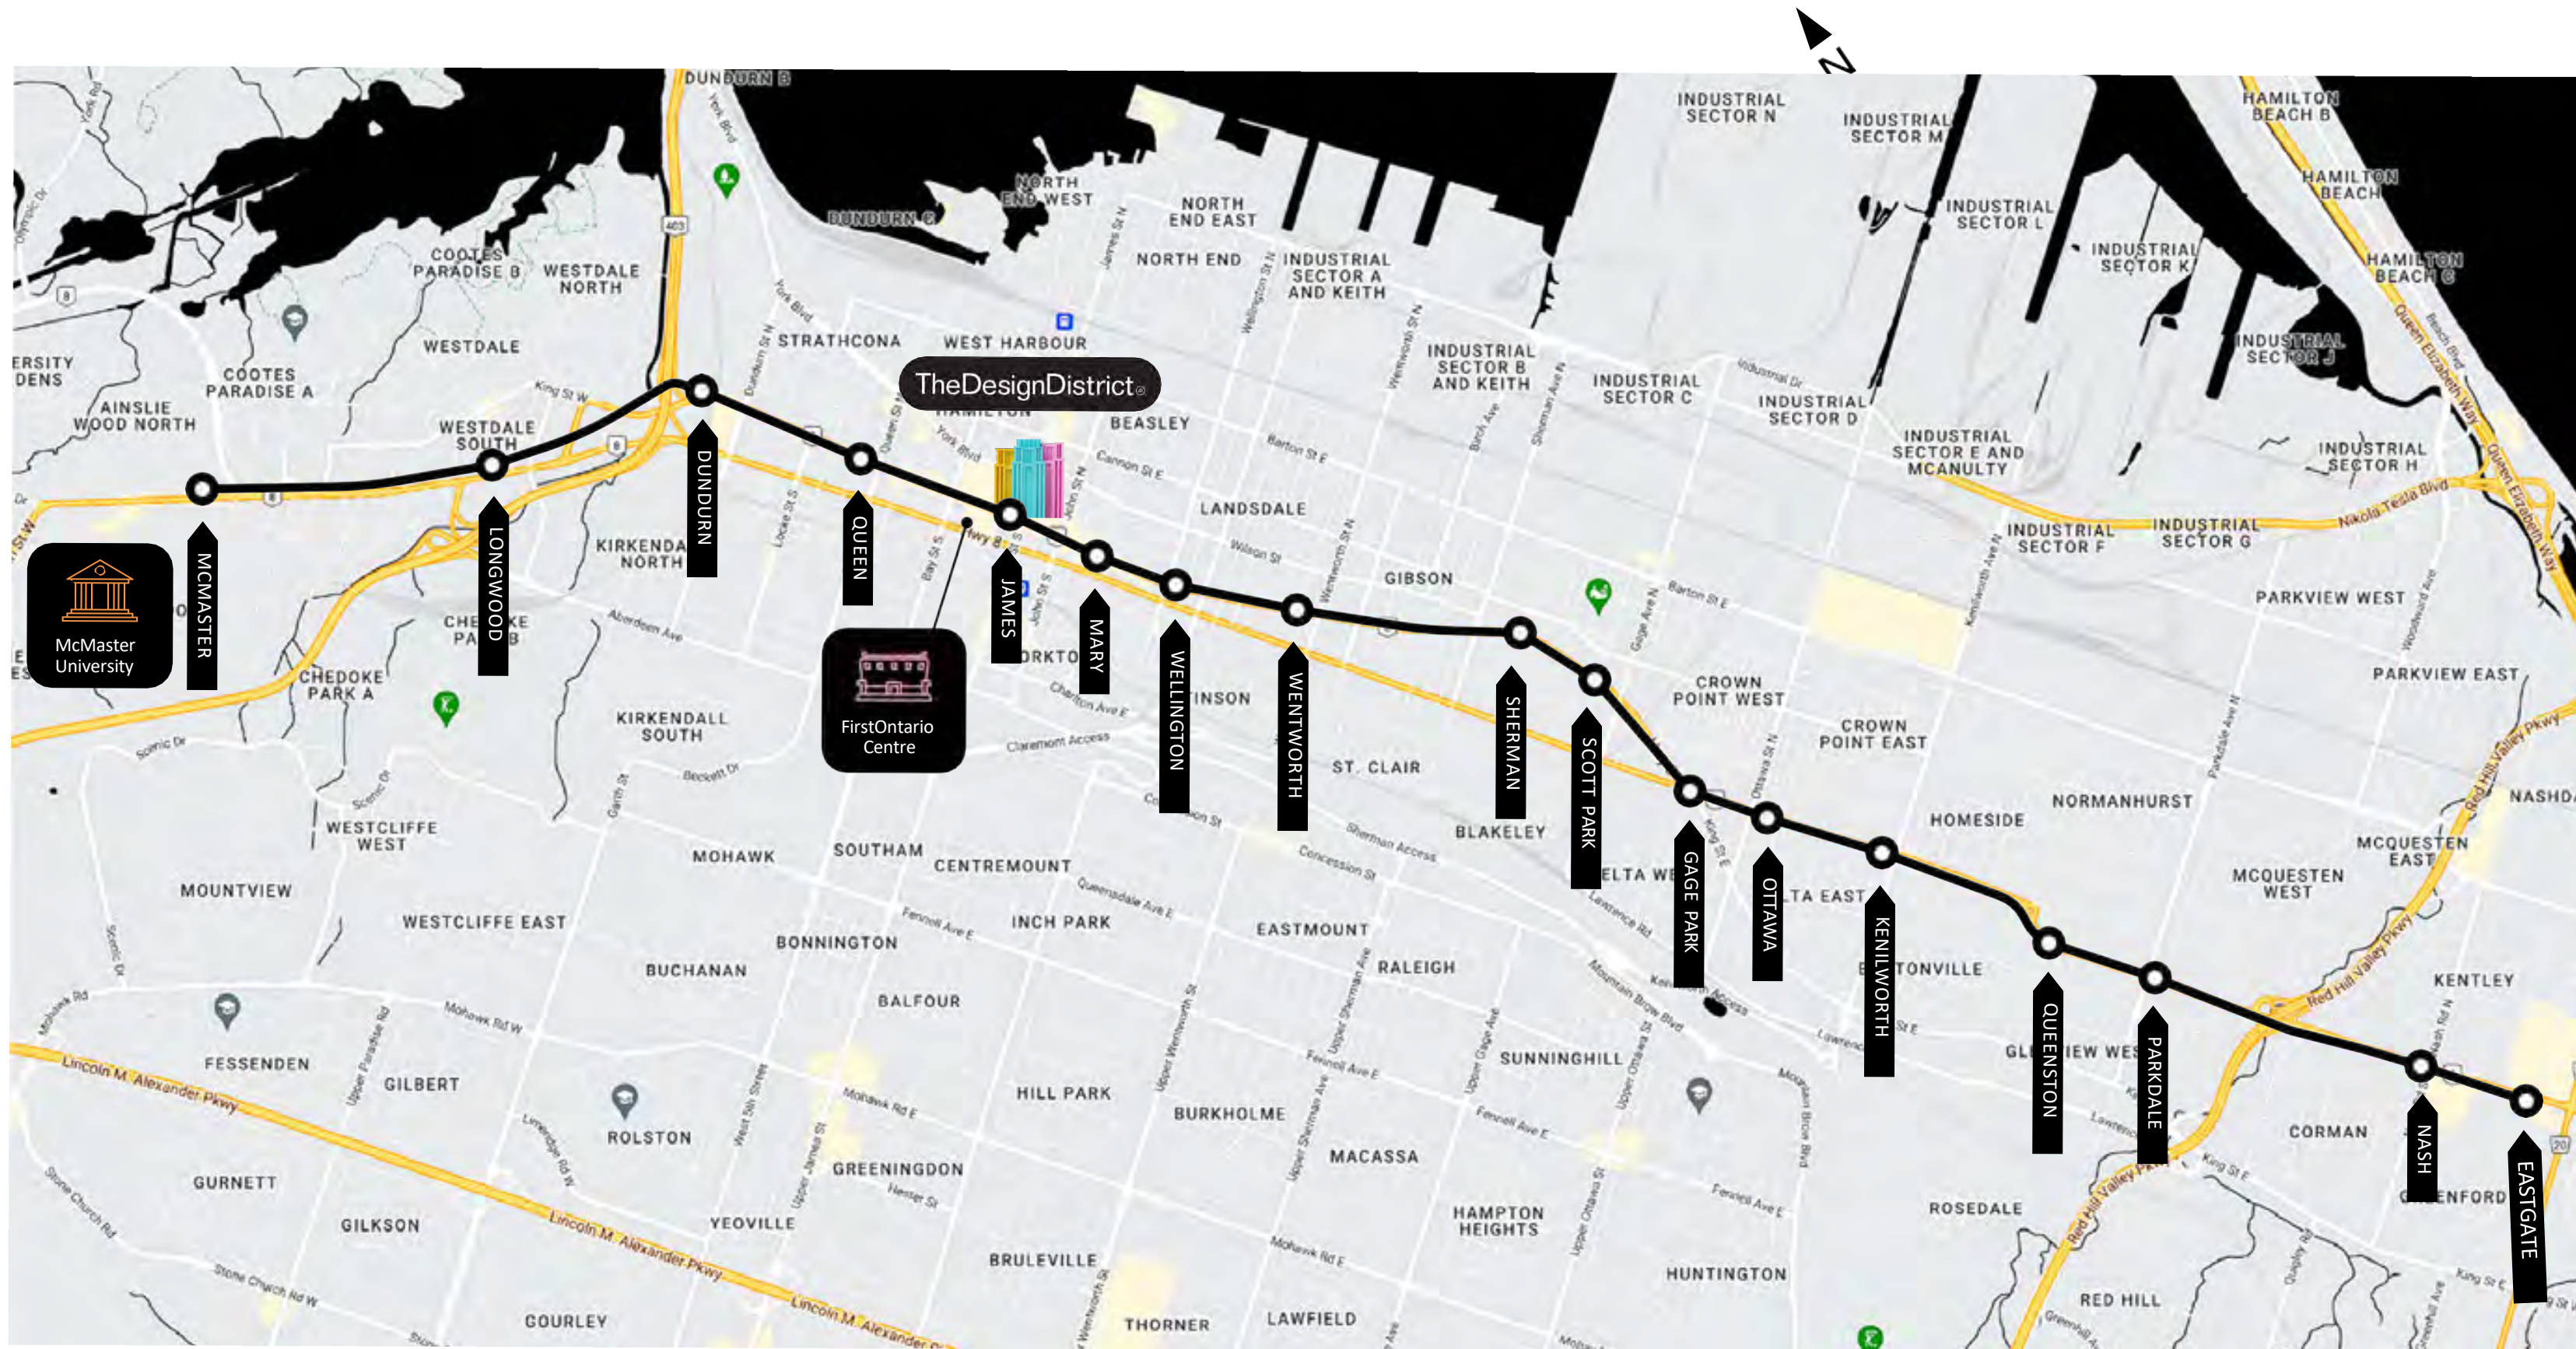

HAMILTON

+\$4B

Invested in
New Infrastructure

+23,702

Future Condominium
Market Units Proposed

Hamilton Market Value

The Perfect Transit Hub

The Perfect Transit Hub

97 WALK SCORE
85 TRANSIT SCORE

TRANSIT STATIONS		
Hamilton Go Centre Station	3 MIN	11 MIN
West Harbour Go Station	3 MIN	12 MIN
Hamilton LRT*	2 MIN	5 MIN

4 MODES OF TRANSPORTATION IN HAMILTON:

Hamilton Is Booming