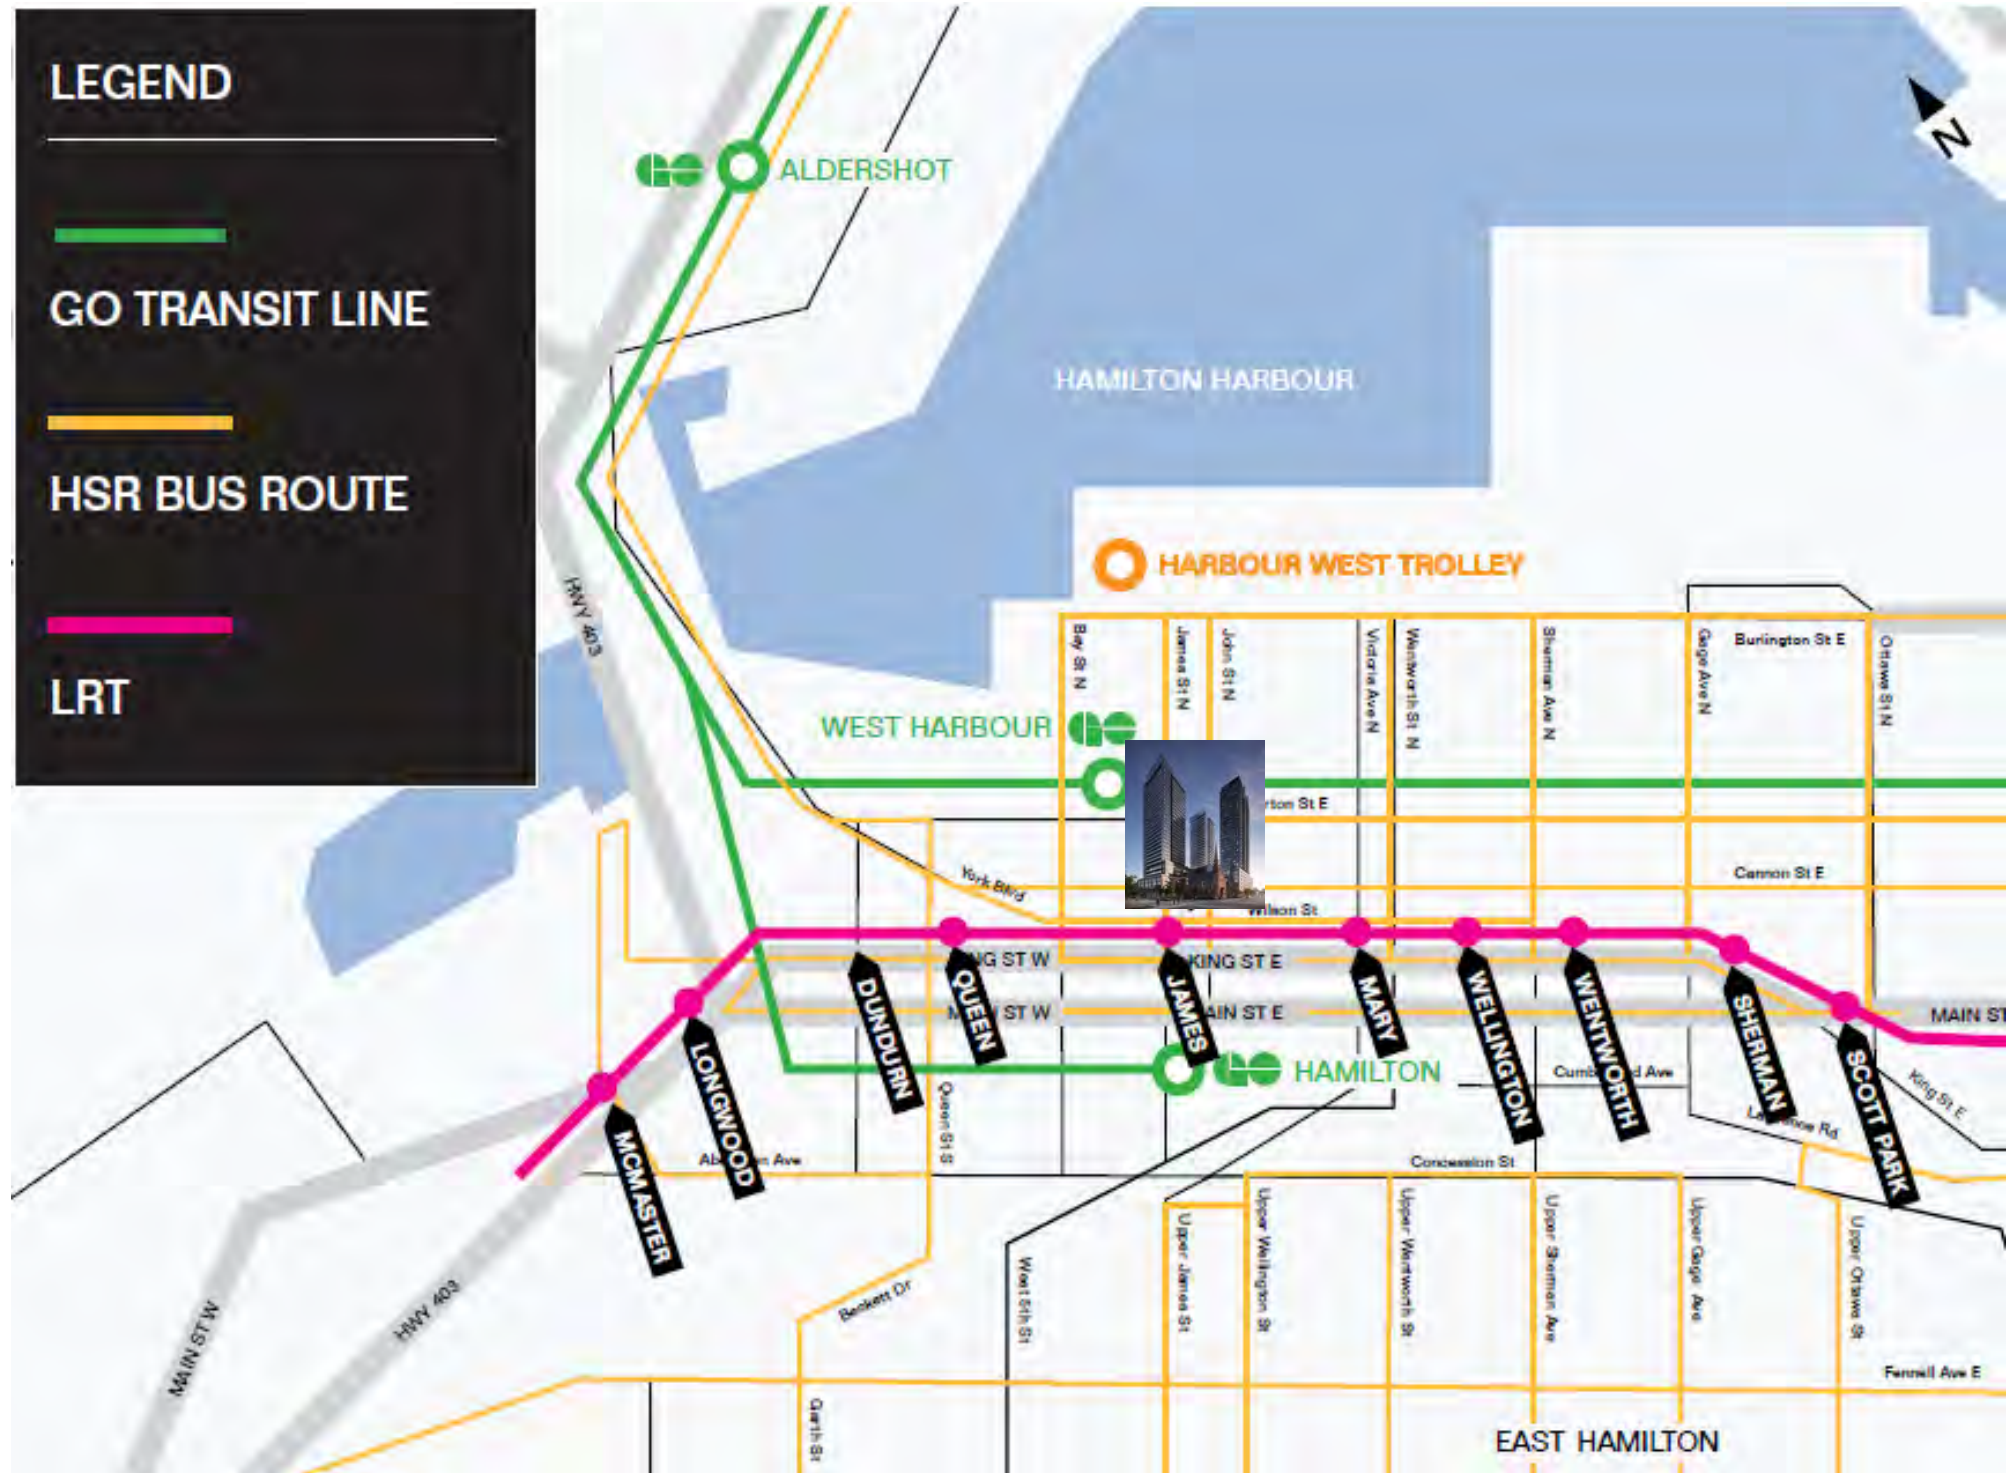

97 WALK SCORE
85 TRANSIT SCORE

TRANSIT STATIONS		
Hamilton Go Centre Station	3 MIN	11 MIN
West Harbour Go Station	3 MIN	12 MIN
Hamilton LRT*	2 MIN	5 MIN

4 MODES OF TRANSPORTATION IN HAMILTON:

Hamilton Is Booming